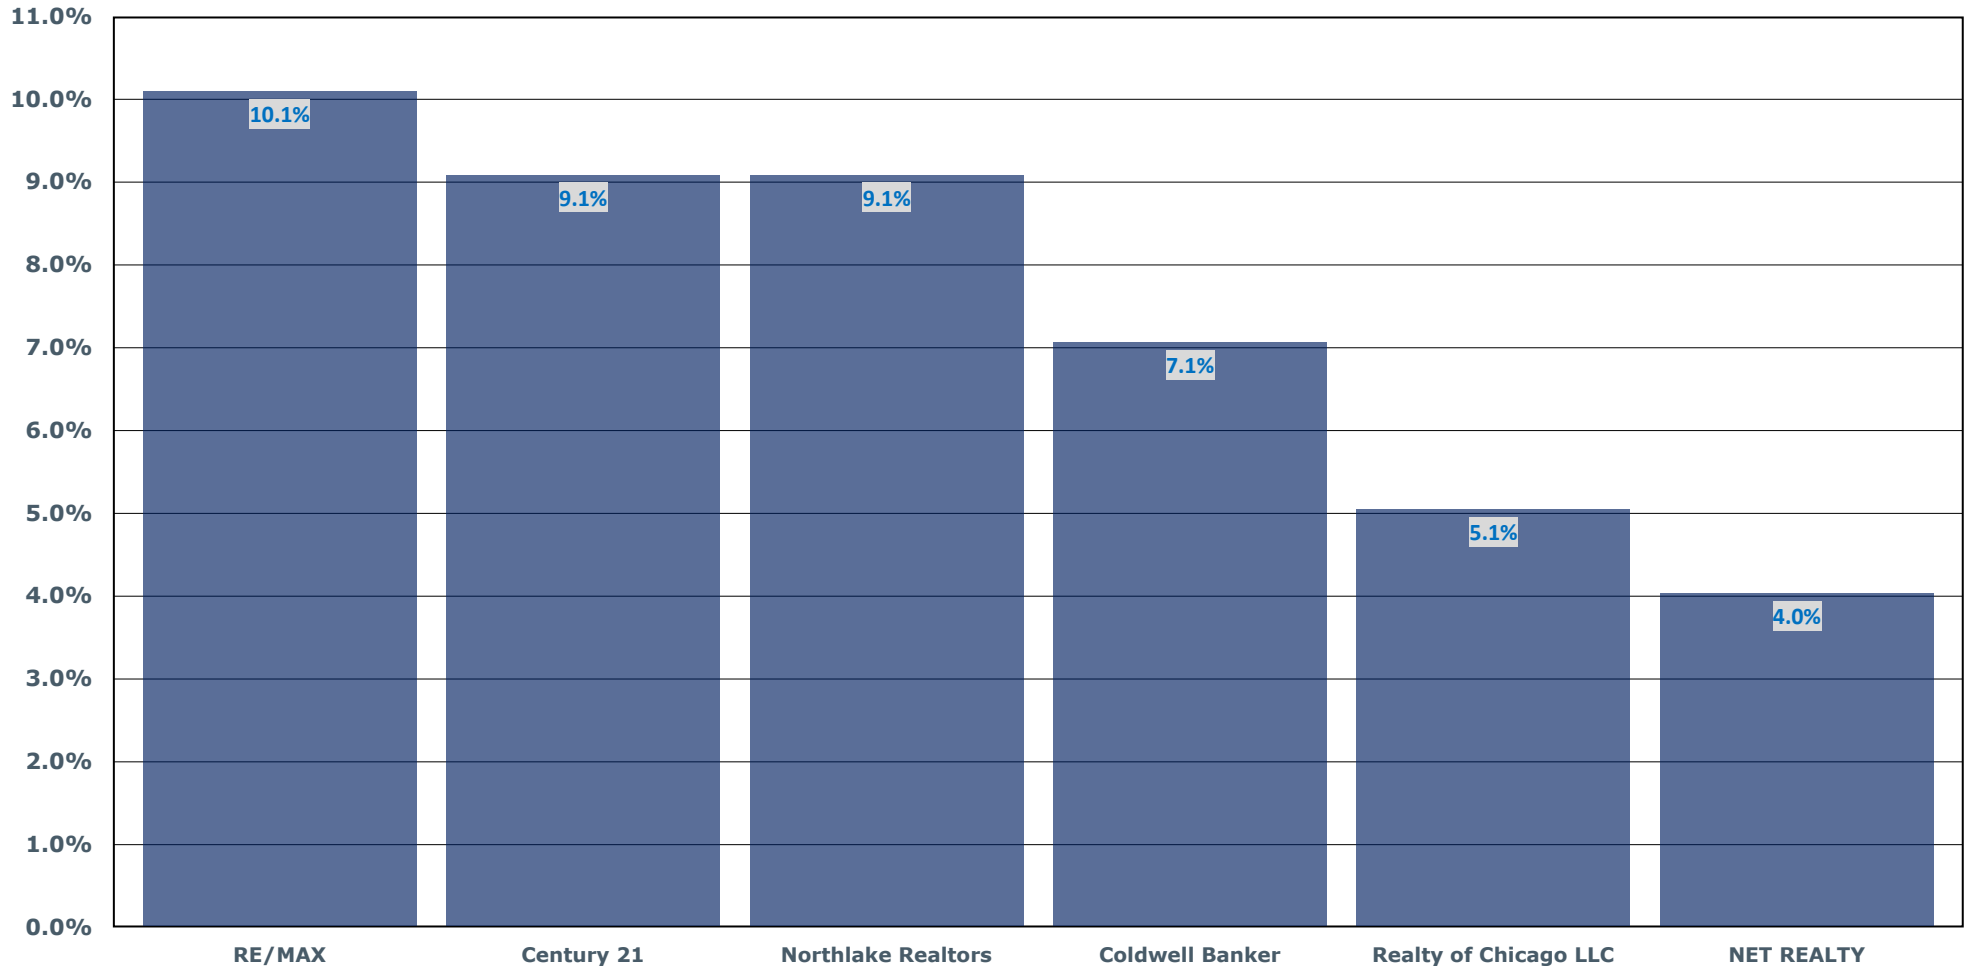

RE/MAX[®] is the Market Leader in Leyden Township

Percent of Market | (99 Sales Made) | January 1 - December 31, 2017

This chart includes data on listings "sold", sales made, or total units closed on attached and detached residential listings of all office locations and independent offices of each multi-office or franchise organization (each a "Brand") identified for the geographic area and time period indicated, according to data provided by Midwest Real Estate Data, LLC (MRED) and aggregated by reeazily for RE/MAX LLC. Provision and aggregation of data depends upon the accuracy of the data provided to MRED as well as the identification of that data as an affiliate of a larger Brand. Accordingly, neither MRED, reeazily, or RE/MAX LLC guarantees the completeness or accuracy of the results as displayed above. Data maintained by MRED may not reflect all real estate activity in this market. ©2018 RE/MAX, LLC. Each RE/MAX® office is independently owned and operated.