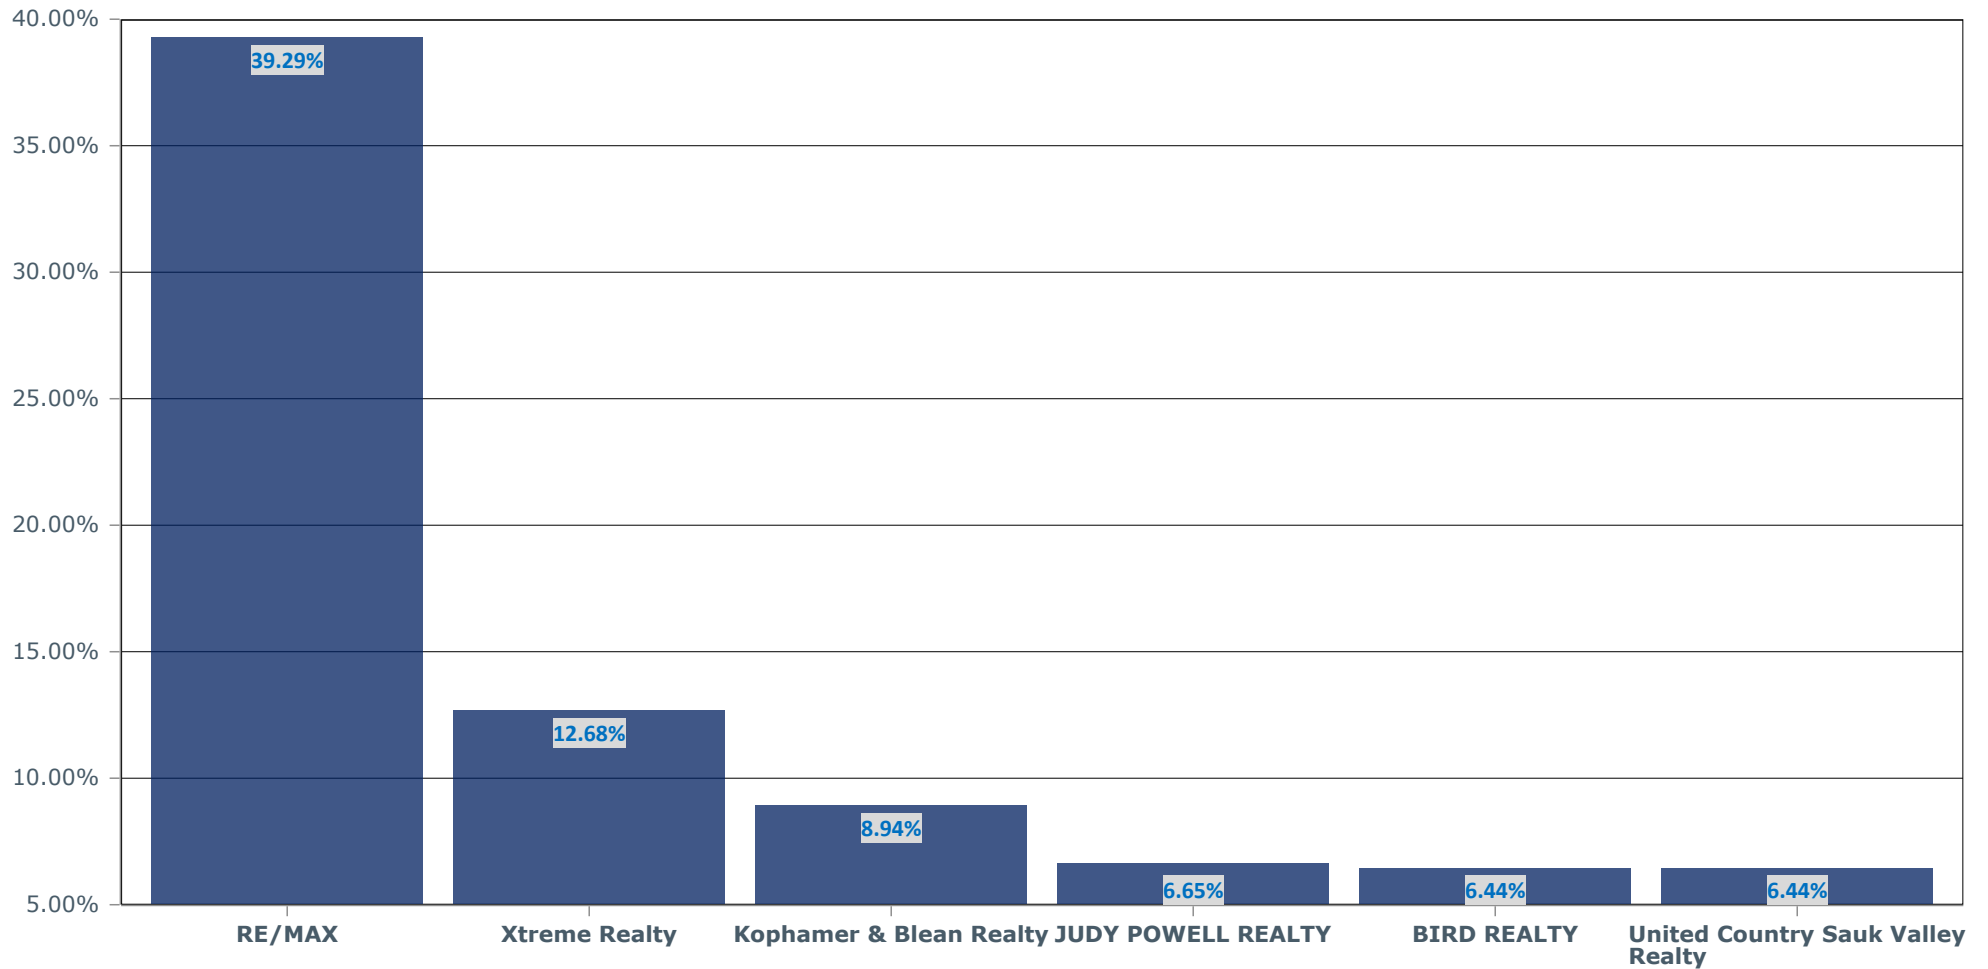

RE/MAX[®] is the Market Leader in Whiteside County

Percent of Market | (481 Sales Made) | January 1 - December 31, 2017

This chart includes data on listings "sold", sales made, or total units closed on attached and detached residential listings of all office locations and independent offices of each multi-office or franchise organization (each a "Brand") identified for the geographic area and time period indicated, according to data provided by Midwest Real Estate Data, LLC (MRED) and aggregated by reeazily for RE/MAX LLC. Provision and aggregation of data depends upon the accuracy of the data provided to MRED as well as the identification of that data as an affiliate of a larger Brand. Accordingly, neither MRED, reeazily, or RE/MAX LLC guarantees the completeness or accuracy of the results as displayed above. Data maintained by MRED may not reflect all real estate activity in this market. ©2018 RE/MAX, LLC. Each RE/MAX® office is independently owned and operated.