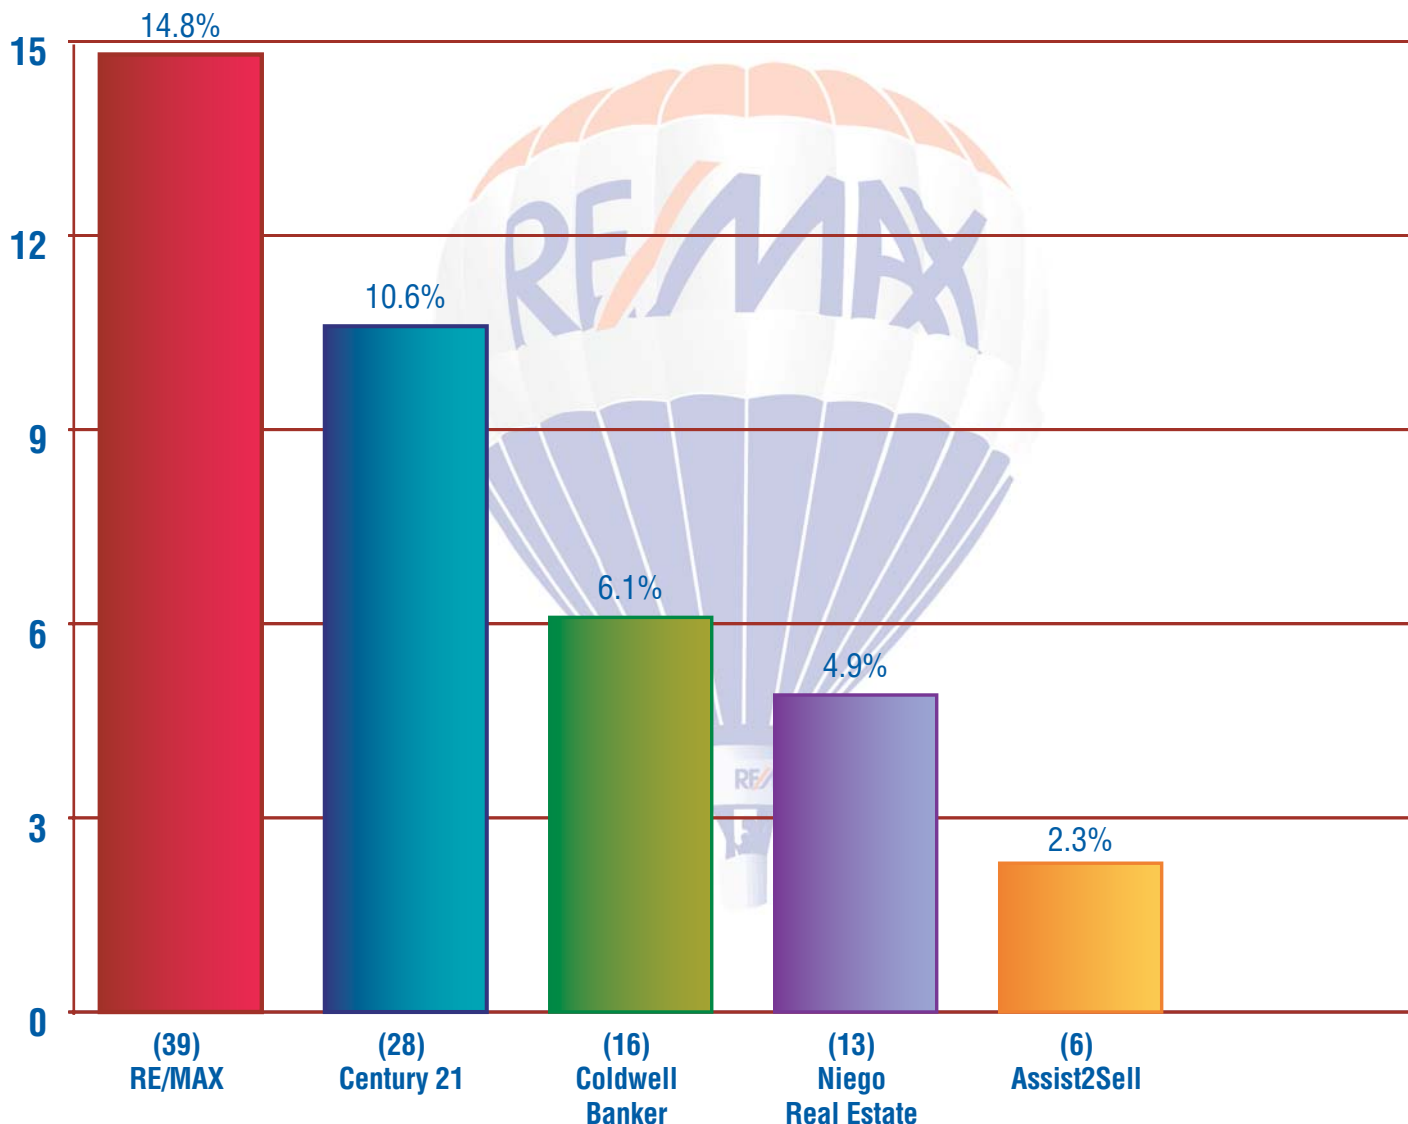

*In Chicago - Garfield Ridge,*  
Nobody Sells More Homes than

(January 1 - December 31, 2009)

**PERCENT OF MARKET (263 SALES MADE)**

This chart includes sales made on attached and detached residential listings of all office locations and independent offices of each multi-office or franchise organization identified, according to data by Midwest Real Estate Data, LLC (MRED) in the geographic area and time period indicated. This representation is based in whole or in part on data supplied by MRED. MRED does not guarantee or is in any way responsible for its accuracy. Data maintained by MRED may not reflect all real estate activity in the market. This graph lists up to the top six competitors in the market indicated. © 2010 RE/MAX Northern Illinois. Each RE/MAX® office is independently owned and operated.