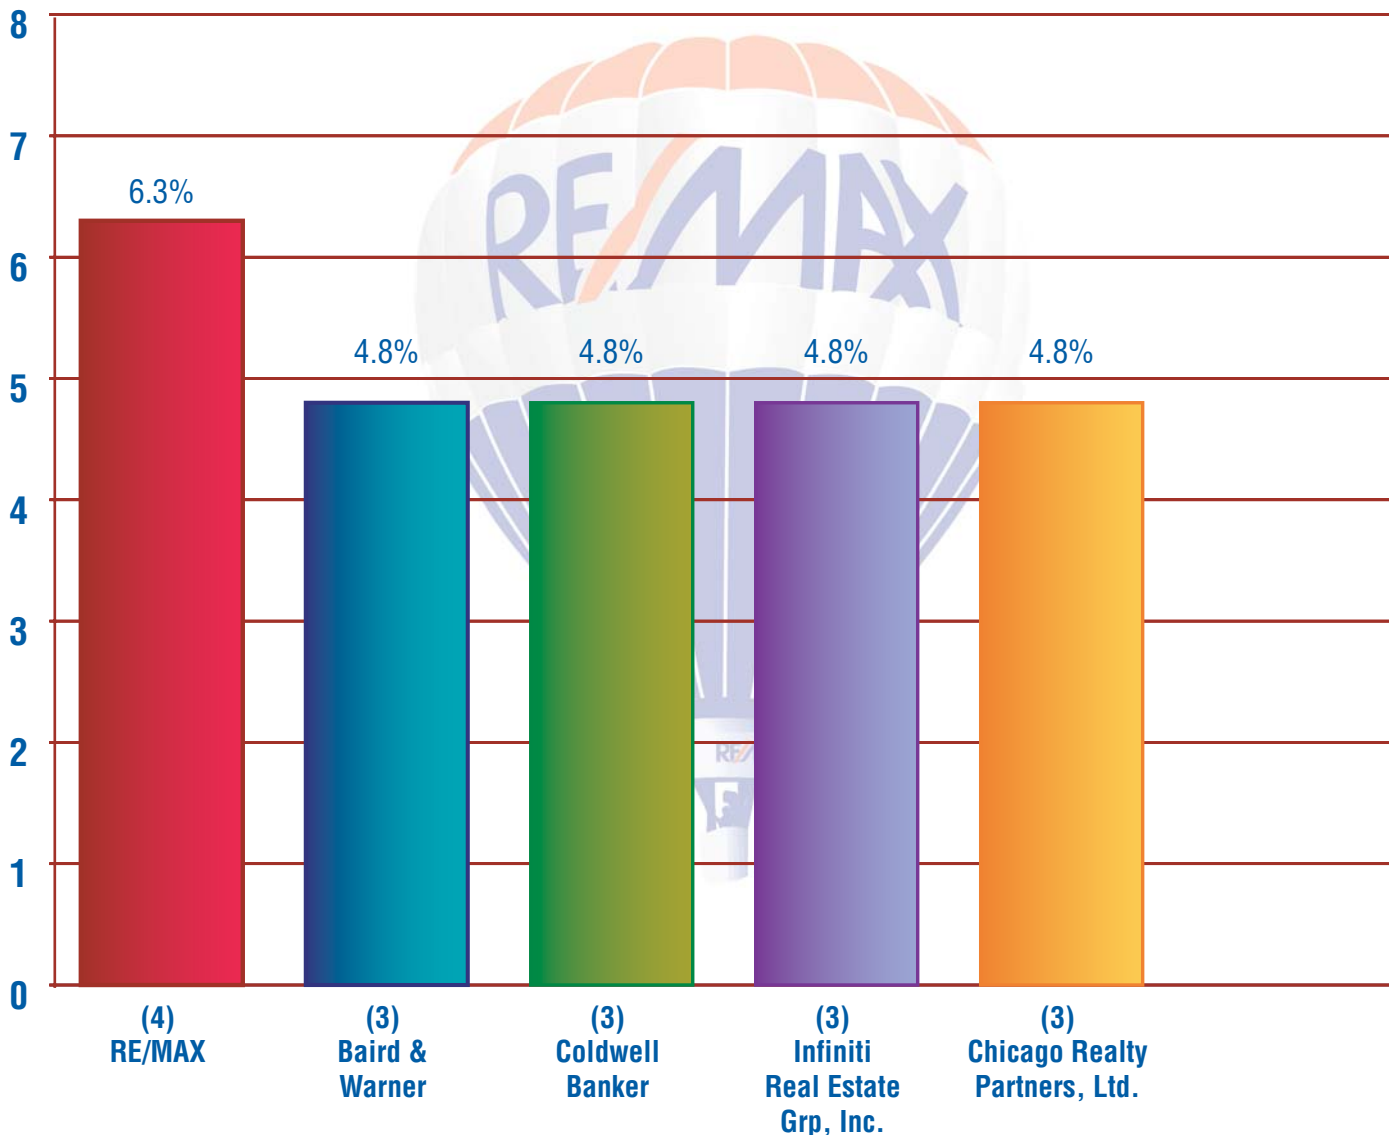

In Chicago - East Garfield Park,
Nobody Sells More Homes than

(January 1 - December 31, 2009)

PERCENT OF MARKET (63 LISTINGS SOLD)

This chart combines the "sold" attached and detached residential listings of all office locations and independent offices of each multi-office or franchise organization identified. It includes which listings were sold by such organization itself, or with the aid of a cooperating broker for the geographic area and time period indicated, according to data by Midwest Real Estate Data, LLC (MRED). This representation is based in whole or in part on data supplied by MRED. MRED does not guarantee or is in any way responsible for its accuracy. Data maintained by MRED may not reflect all real estate activity in the market. This graph lists up to the top six competitors in the market indicated. © 2010 RE/MAX Northern Illinois. Each RE/MAX® office is independently owned and operated.