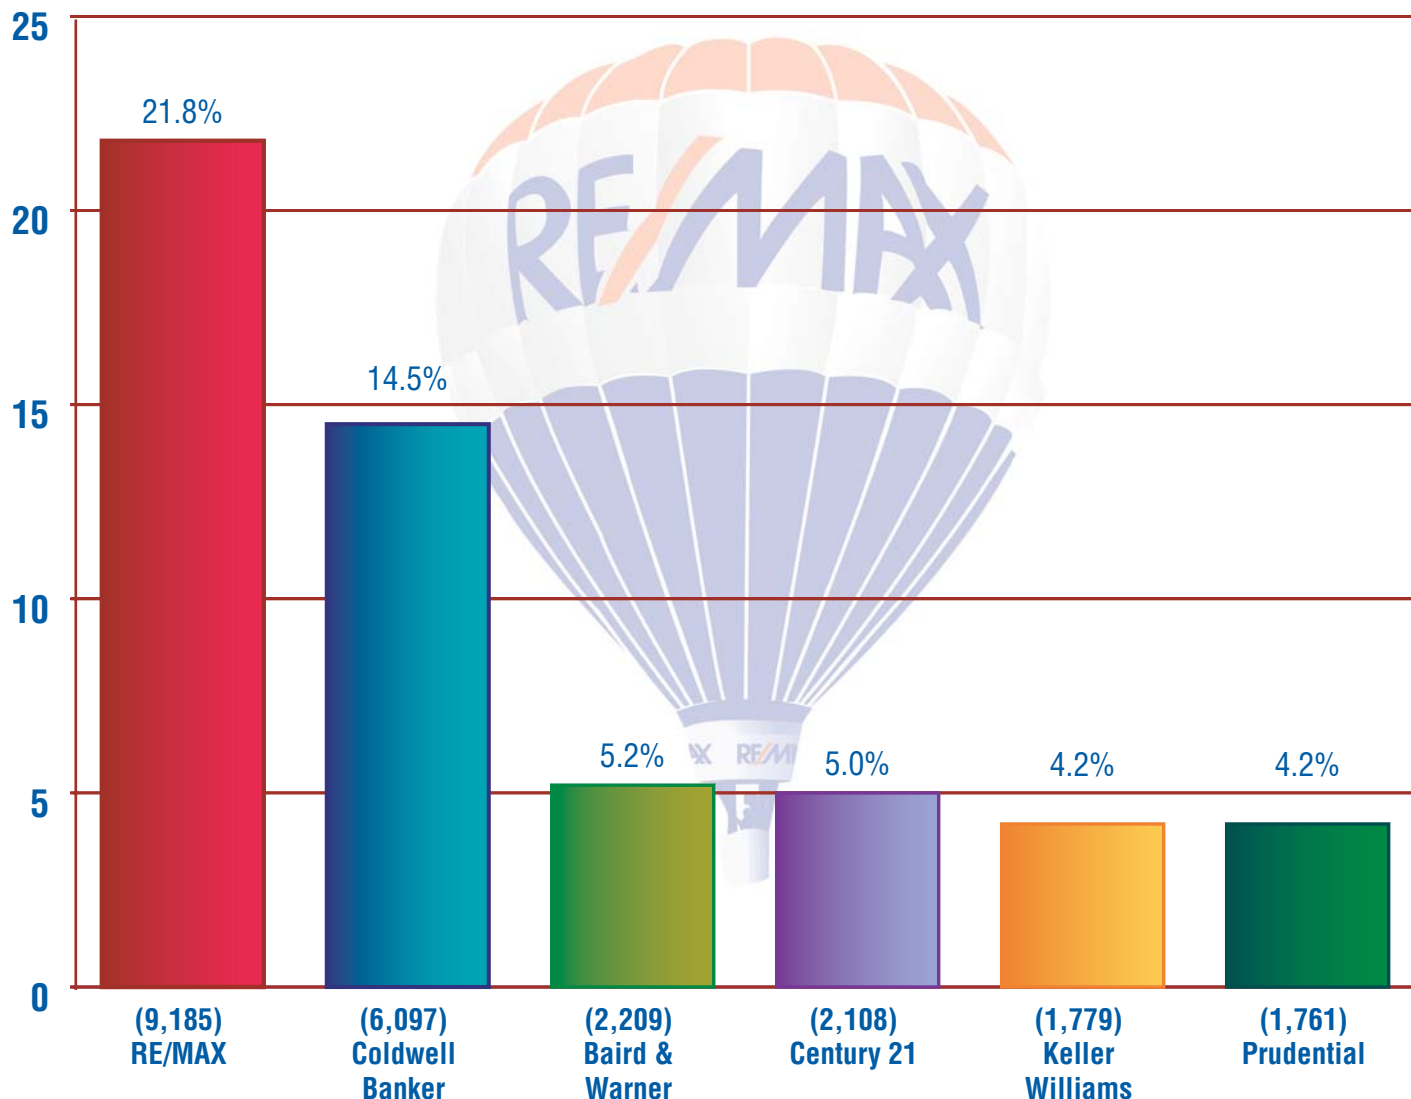

In Chicago Suburbs, Nobody Sells More Homes than

RE/MAX®

(January 1 - June 30, 2011)

PERCENT OF MARKET (42,112 LISTINGS SOLD)

This chart combines the “sold” attached and detached residential listings of all office locations and independent offices of each multi-office or franchise organization identified. It includes which listings were sold by such organization itself, or with the aid of a cooperating broker for the geographic area and time period indicated, according to data by Midwest Real Estate Data, LLC (MRED). This representation is based in whole or in part on data supplied by MRED. MRED does not guarantee or is in any way responsible for its accuracy. Data maintained by MRED may not reflect all real estate activity in the market. This graph lists up to the top six competitors in the market indicated. © 2011 RE/MAX Northern Illinois. Each RE/MAX® office is independently owned and operated. [Click here for the list of towns included in the Chicago Suburbs.](#)