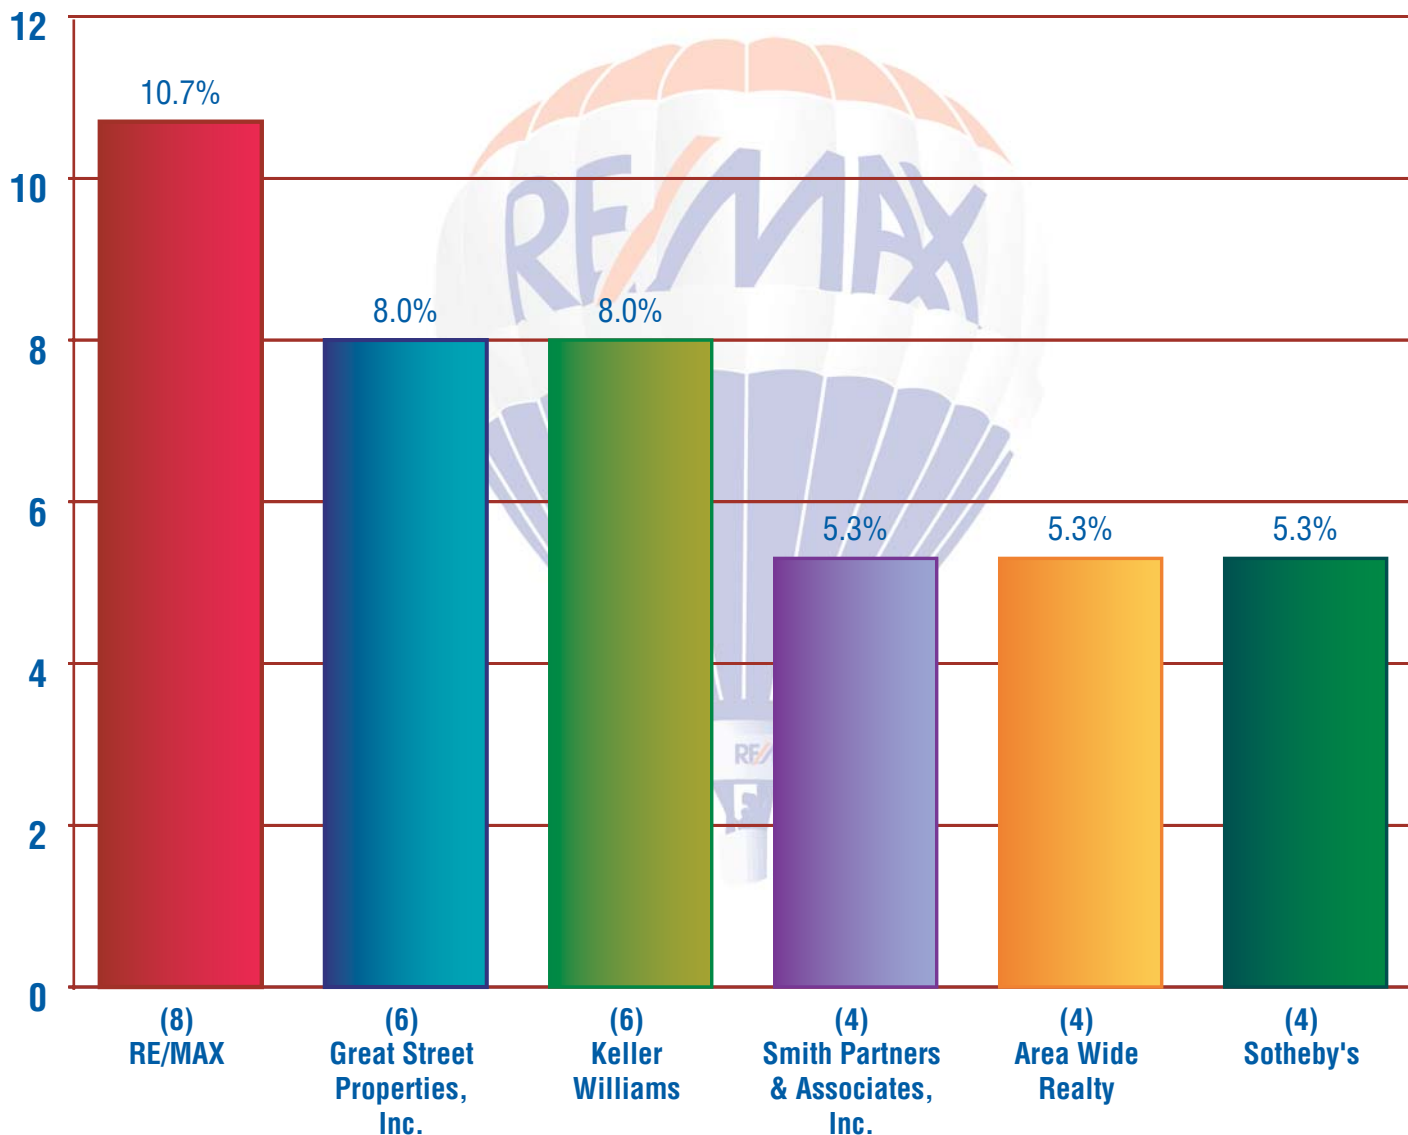

In Chicago - East Garfield Park,
Nobody Sells More Homes than

(January 1 - June 30, 2011)

PERCENT OF MARKET (75 LISTINGS SOLD)

This chart combines the "sold" attached and detached residential listings of all office locations and independent offices of each multi-office or franchise organization identified. It includes which listings were sold by such organization itself, or with the aid of a cooperating broker for the geographic area and time period indicated, according to data by Midwest Real Estate Data, LLC (MRED). This representation is based in whole or in part on data supplied by MRED. MRED does not guarantee or is in any way responsible for its accuracy. Data maintained by MRED may not reflect all real estate activity in the market. This graph lists up to the top six competitors in the market indicated. © 2011 RE/MAX Northern Illinois. Each RE/MAX® office is independently owned and operated.