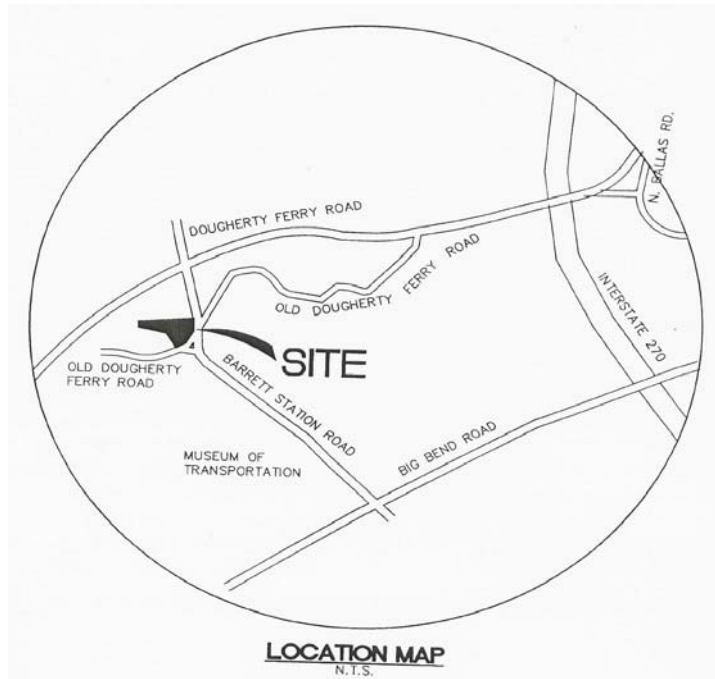

HOSPITALS

Des Peres Hospital	314-821-5850
Missouri Baptist Hospital	314-996-5000
St. Johns Mercy Hospital	314-569-6000
St. Lukes Hospital	314-434-1500

RECREATION FACILITIES

Missouri Botanical Garden	314-577-9400
Magic House	314-822-8900
Grant's Farm	314-843-1700
Tapawingo National Golf Course	314-349-3100
Riverside Golf Course	636-343-6333
Sugar Creek Golf Club	636-677-4070
Family Golf Centers of St. Louis	314-861-2500

DIRECTIONS

270 (South) to Dougherty Ferry Road (West) to Barrett Station Road (South) to Villas at Barrett Station.

Prudential

Select Properties

For more information call Matt Muren 314-727-1235